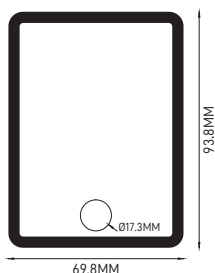

TECHNICAL INFORMATIONS

SPECTRA PROJECTOR LED WITH SENSOR

20W 6000K WHITE

ILAR-02896

REFERENCE		DIMENSION & WEIGHT		PHOTOMETRICAL DATA	
Reference	ILAR-02896	Size Piece	93.8x69.8mm	Total Luminous Flux	1600lm
Led Type	SMD2835			Luminous Efficacy	80Lm/W
Body Material	Die Cast Aluminium			Beam Angle	120°
Body Colour	White RAL 9016			Colour Temperature	6000K
Nominal Lifetime	30000h			Colour Rendering Index	>80
Dimmable	No				
Cable Size	50cm				
ELECTRICAL AND OPERATING DATA		ENERGY LABEL & STANDARS		CERTIFICATIONS	
Nominal Wattage	20W	Energy Consumption KWH/1000H	6KWH	CE Directive	YES
Nominal Voltage	AC220-240V	Type of Protection	IP65	ROHS	YES
ON/OFF Cycles	>15000	Protection Class	Class I	Warranty	3 YEARS
Operating Frequency	50/60Hz	Protecion Class IK (shock resistance)	IK06		
Power Factor	>0.7				
Operating Temperature	- 30° C to + 40° C				
Power Supply	DOB				
SPD	1KV-2KV				

SIZE

SENSOR DATA

Range	4±2 m
Time (On)	10±5 sec
Lux Level (On)	<10 lux

Designed by Aron Light in Portugal. Made in PRC