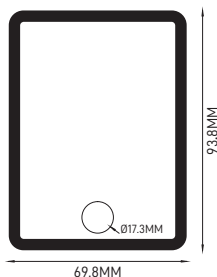

TECHNICAL INFORMATIONS

SPECTRA PROJECTOR LED WITH SENSOR

20W 4000K BLACK

ILAR-02899

REFERENCE		DIMENSION & WEIGHT		PHOTOMETRICAL DATA	
Reference	ILAR-02899	Size Piece	93.8x69.8mm	Total Luminous Flux	1600lm
Led Type	SMD2835			Luminous Efficacy	80Lm/W
Body Material	Die Cast Aluminium			Beam Angle	120°
Body Colour	Black RAL 9005			Colour Temperature	4000K
Nominal Lifetime	30000h			Colour Rendering Index	>80
Dimmable	No				
Cable Size	50cm				
ELECTRICAL AND OPERATING DATA		ENERGY LABEL & STANDARS		CERTIFICATIONS	
Nominal Wattage	20W	Energy Consumption KWH/1000H	6KWH	CE Directive	YES
Nominal Voltage	AC220-240V	Type of Protection	IP65	ROHS	YES
ON/OFF Cycles	>15000	Protection Class	Class I	Warranty	3 YEARS
Operating Frequency	50/60Hz	Protection Class IK (shock resistance)	IK06		
Power Factor	>0.7				
Operating Temperature	- 30° C to + 40° C				
Power Supply	DOB				
SPD	1KV-2KV				
SIZE		SENSOR DATA			
		Range	4±2 m		
		Time (On)	10±5 sec		
		Lux Level (On)	<10 lux		