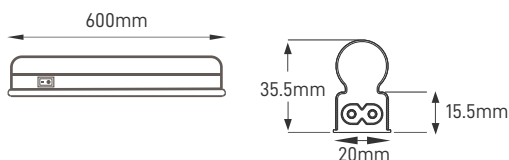

SIZE

Designed by Aron Light in Portugal. Made in PRC