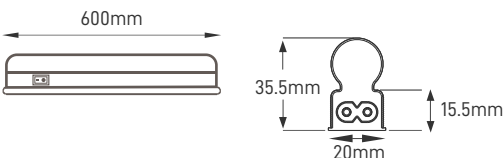

TECHNICAL INFORMATIONS

RÉGUA T5 PRO 110LM/W

8W 60CM IP20

Réguas de LED T5 PRO 110Lm.W com uma baixa altura de construção e possibilidade de criar linhas de luz contínuas com conexão simples.

LED T5 Battens with a low construction height and the possibility of creating continuous light lines with simple connection.

Regletas de LED T5 con una baja altura de construcción y posibilidad de crear líneas de luz continuas con conexión simples.

ILAR-00789

REFERENCE		DIMENSION & WEIGHT		PHOTOMETRICAL DATA	
Led Type	-	Dimensions (L x W x H)	600x35mm	Total Luminous Flux	880lm
Body Material	PVC	Weight	-	Luminous Efficacy	110lm / W
Fixings	-	Volume	-	Beam Angle	300°
Housing Colour	White	Model	Single	Colour Temperature	4000K
Nominal Lifetime (EOL end of life)	25000H	PC / BOX	30 pcs/carton	Colour Rendering Index	>80
Dimmable	-			Colour Consistency	-
Base	-				

SIZE

Designed by Aron Light in Portugal. Made in PRC