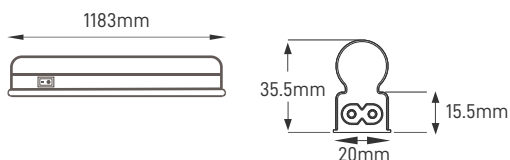

TECHNICAL INFORMATION

RÉGUA T5 PRO 110LM/W

18W 120CM IP20

Réguas de LED T5 PRO 110Lm.W com uma baixa altura de construção e possibilidade de criar linhas de luz contínuas com conexão simples.

LED T5 Battens with a low construction height and the possibility of creating continuous light lines with simple connection.

Regletas de LED T5 con una baja altura de construcción y posibilidad de crear líneas de luz continuas con conexión simples.

ILAR-00792

REFERENCE		DIMENSION & WEIGHT		PHOTOMETRICAL DATA	
Led Type	-	Dimensions (L x W x H)	1183x35mm	Total Luminous Flux	1980lm
Body Material	PVC	Weight	-	Luminous Efficacy	110lm / W
Fixings	-	Volume	-	Beam Angle	300°
Housing Colour	White	Model	Single	Colour Temperature	4000K
Nominal Lifetime (EOL end of life)	25000H	PC / BOX	30 pcs/carton	Colour Rendering Index	>80
Dimmable	-			Colour Consistency	-
Base	-				

SIZE

Designed by Aron Light in Portugal. Made in PRC