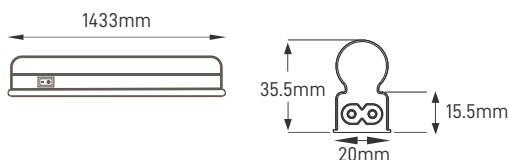

TECHNICAL INFORMATIONS

RÉGUA T5 PRO 110LM/W

22W 150CM IP20

Réguas de LED T5 PRO 110Lm.W com uma baixa altura de construção e possibilidade de criar linhas de luz contínuas com conexão simples.

LED T5 Battens with a low construction height and the possibility of creating continuous light lines with simple connection.

Regletas de LED T5 con una baja altura de construcción y posibilidad de crear líneas de luz continuas con conexión simples.

ILAR-00889

REFERENCE		DIMENSION & WEIGHT		PHOTOMETRICAL DATA	
Led Type	-	Dimensions (L x W x H)	1433x35mm	Total Luminous Flux	2420lm
Body Material	PVC	Weight	-	Luminous Efficacy	110lm / W
Fixings	-	Volume	-	Beam Angle	300°
Housing Colour	White	Model	Single	Colour Temperature	4000K
Nominal Lifetime (EOL end of life)	25000H	PC / BOX	30 pcs/carton	Colour Rendering Index	>80
Dimmable	-			Colour Consistency	-
Base	-				

SIZE

Designed by Aron Light in Portugal. Made in PRC