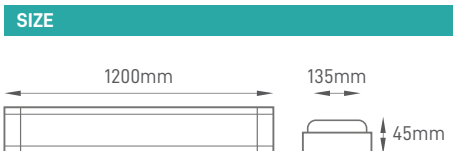

ILAR-00244

REFERENCE		DIMENSION & WEIGHT		PHOTOMETRICAL DATA	
Reference	ILAR-00244	Dimensions (L x W x H)	1200x45x135mm	Total Luminous Flux	-
Led Type	-	Weight	-	Luminous Efficacy	-
Body Material	Policarbonato Metal	Volume	-	Beam Angle	-
Fixings	-	Model	Double	Colour Temperature	-
Housing Colour	White	PC / BOX	20	Colour Rendering Index	-
Nominal Lifetime (EOL end of life)	-			Colour Consistency	-
Dimmable	-				
Base	G13				

ELECTRICAL AND OPERATING DATA		ENERGY LABEL & STANDARS		CERTIFICATIONS	
Nominal Wattage	-	Energy Label	-	CE	YES
Nominal Voltage	220-240V	Energy Consumption KWH/1000H	-	ROHS	YES
Operating Frequency	50/60Hz	Type of Protection	IP20	ENEC	-
Power Factor	-	Protection Class	Class I	Warranty	2 YEARS
Starting Time 100% ON	-	Protecion Class IK (shock resistance)	-		
ON/OFF Cycles	-				
Operating Temperature	-15°C to 40°C