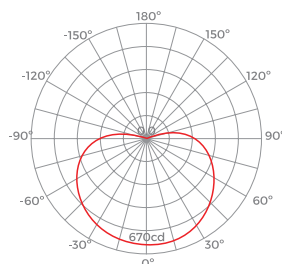

Bombillas LED decorativas con diferentes potencias, ideales para reemplazar lámparas de vela incandescentes.

ILAR-00730

REFERENCE		DIMENSION & WEIGHT		PHOTOMETRICAL DATA	
Reference	ILAR-00730	Diameter	37mm	Total Luminous Flux	350lm
Lamp type	C37	Length	100mm	Luminous Efficacy	80lm/W
Lamp Base	E14	Weight	20g	Beam Angle	180°
Nominal Lifetime (EOL end of life)	25000h			Colour Temperature	RGB + 2700K-6500K
Switching Cycle (times)	15000X			Colour Rendering Index	>80
Dimmable	Yes / App			Colour Consistency	-
Mercury Free	Yes				

SIZE

BEAM ANGLE

Designed by Aron Light in Portugal Made in PRC