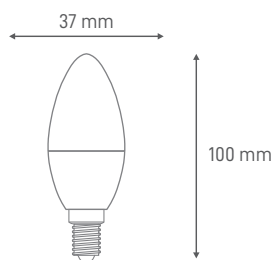

Bombillas LED decorativas con diferentes potencias, ideales para reemplazar lámparas de vela incandescentes.

ILAR-00730

REFERENCE		DIMENSION & WEIGHT		PHOTOMETRICAL DATA	
Reference	ILAR-00730	Diameter	37mm	Total Luminous Flux	350lm
Lamp type	C37	Length	100mm	Luminous Efficacy	80lm/W
Lamp Base	E14	Weight	20g	Beam Angle	180°
Nominal Lifetime (EOL end of life)	25000h			Colour Temperature	RGB + 2700K-6500K
Switching Cycle (times)	15000X			Colour Rendering Index	>80
Dimmable	Yes / App			Colour Consistency	-
Mercury Free	Yes				

SIZE

BEAM ANGLE

Designed by Aron Light in Portugal Made in PRC