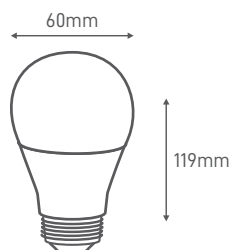

Bombilla A60 controlada por wifi con función de Dimming y cambio de CCT.

ILAR-01859

REFERENCE		DIMENSION & WEIGHT		PHOTOMETRICAL DATA	
Reference	ILAR-01859	Diameter	Ø60mm	Total Luminous Flux	810lm
Lamp type	A60	length	119mm	Luminous Efficacy	90lm/W
Lamp Base	E27	Weight	40g	Beam Angle	180°
Nominal Lifetime (EOL end of life)	30000h			Colour Temperature	RGBW (2700K-6500K)
Switching Cycle (times)	15000X			Colour Rendering Index	>80
Dimmable	Yes / App			Colour Consistency	-
Mercury Free	Yes				

SIZE

Designed by Aron Light in Portugal. Made in PRC