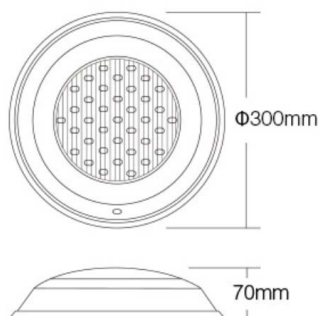

TECHNICAL INFORMATIONS

PROJETOR DE PISCINA

27W RGB + CCT

Projektor para piscinas, ideal para para montagem e funcionamento submersível, graças ao seu grau de proteção IP68.

Projector for swimming pools, ideal for submersible installation and operation, thanks to its IP68 degree of protection.

Proyector para piscinas, ideal para su instalación y funcionamiento sumergido, gracias a su grado de protección IP68.

ILAR-02050

REFERENCE

Reference	ILAR-02050
Housing Material	316 Stainless Steel+PC
Dimmable	Yes / App
Control Distance	50m (Lamps into 0.5m underwater)

DIMENSION & WEIGHT

Diameter	Ø300mm
Length	70mm

PHOTOMETRICAL DATA

Total Luminous Flux	2000lm
Luminous Efficacy	75lm/W
Beam Angle	160°
Colour Temperature	RGB + CCT (2700K-6500K)
Colour Rendering Index	>80

ELECTRICAL AND OPERATING DATA

Power Rated	27W
Input Voltage	AC12V / DC12-24V
Operating Temperature	-20°C to + 45°C
Control	IOS+Android
Communication/Protocol	LoRa 433MHz

ENERGY LABEL & STANDARS

Energy Label	F
Energy Consumption KWH/1000H	27kWh
Work with	Amazon Echo and Google Home
	Android / IOS
IP Rating	IP68 Waterproof

CERTIFICATIONS

ROHS	YES
CE	YES

SIZE

REMOTE CONTROL (OPTIONAL)

Designed by Aron Light in Portugal Made in PRC