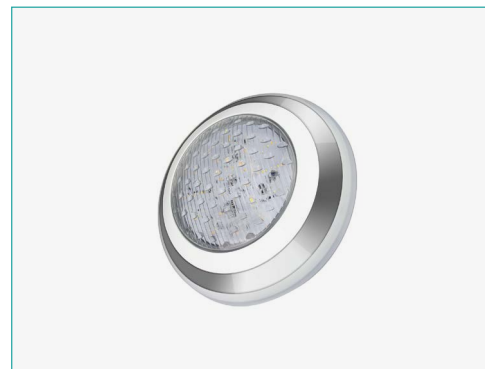

TECHNICAL INFORMATIONS

PROJETOR DE PISCINA

27W RGB + CCT

Projektor para piscinas, ideal para para montagem e funcionamento submersível, graças ao seu grau de proteção IP68.

Projector for swimming pools, ideal for submersible installation and operation, thanks to its IP68 degree of protection.

Proyector para piscinas, ideal para su instalación y funcionamiento sumergido, gracias a su grado de protección IP68.

ILAR-02050

REFERENCE

Reference	ILAR-02050
Housing Material	316 Stainless Steel+PC
Dimmable	Yes / App
Control Distance	50m (Lamps into 0.5m underwater)

DIMENSION & WEIGHT

Diameter	Ø300mm
Length	70mm

PHOTOMETRICAL DATA

Total Luminous Flux	2000lm
Luminous Efficacy	75lm/W
Beam Angle	160°
Colour Temperature	RGB + CCT (2700K-6500K)
Colour Rendering Index	>80