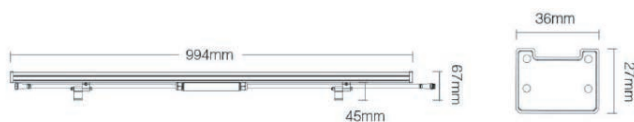

SIZE

RECOMMENDED ACCESSORIES

- ILAR-02350 - Connection Cable 1m
- ILAR-02351 - Connection Cable "T" 1m

Designed by Aron Light in Portugal. Made in PRC