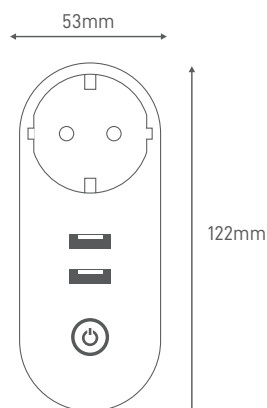

ILAR-01563

REFERENCE

Reference	ILAR-01563	Max Current	16A	Support	Amazon Alexa
Input Voltage	100-240V 50Hz	Output USB	DC 5V 2.1A (Max)		Google Assistant
Frequency	50Hz	Rated power	1100W	Working temperature	-10-40°C
IP Rating	IP20	Rated voltage	120V	Working Humidity	≤ 80%
Power Meter	NO	Timer	Yes		
Quantity Box	1	WiFi	2.4G Hz		
		Size	123x53x53mm		
		APP	Aron Smart		
		Android	Yes		
		IOS	Yes		

SIZE

Designed by Aron Light in Portugal. Made in PRC